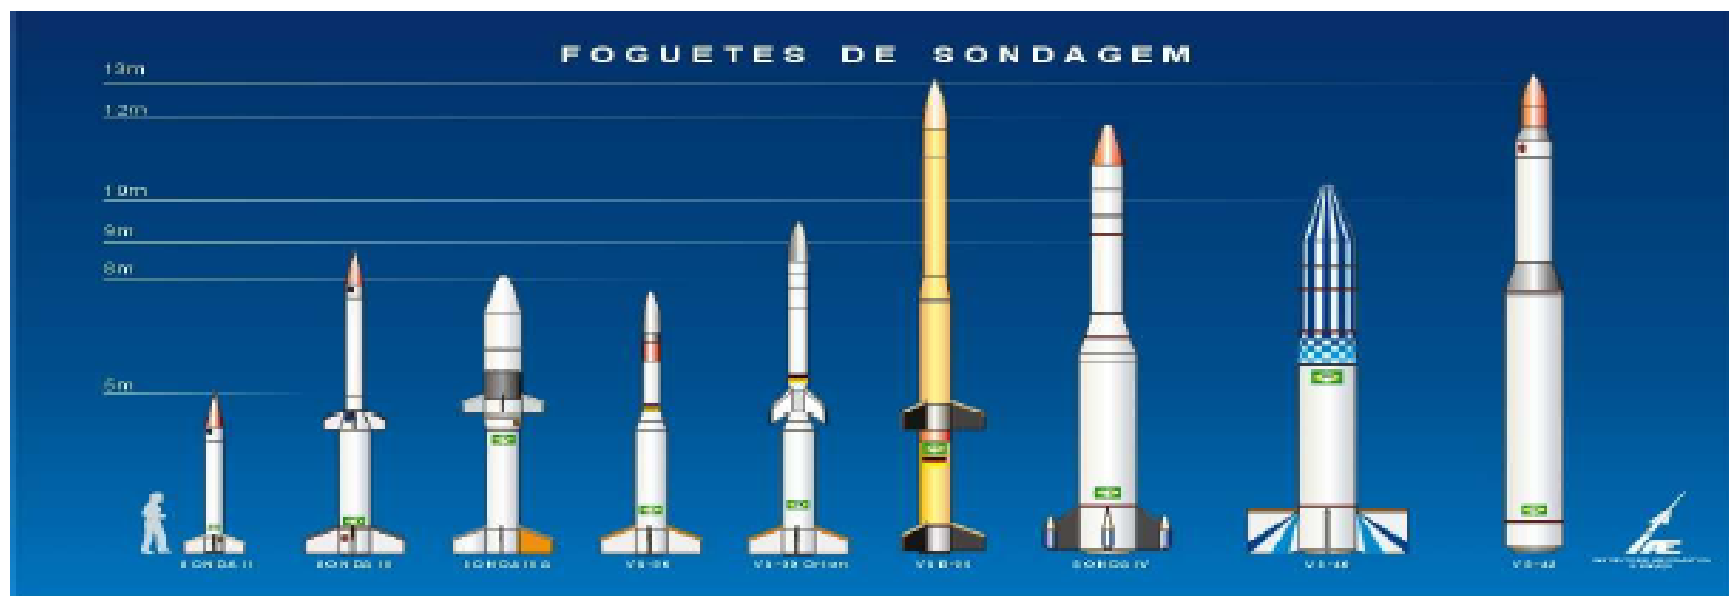

Access to Space

Missions

Sounding Rockets