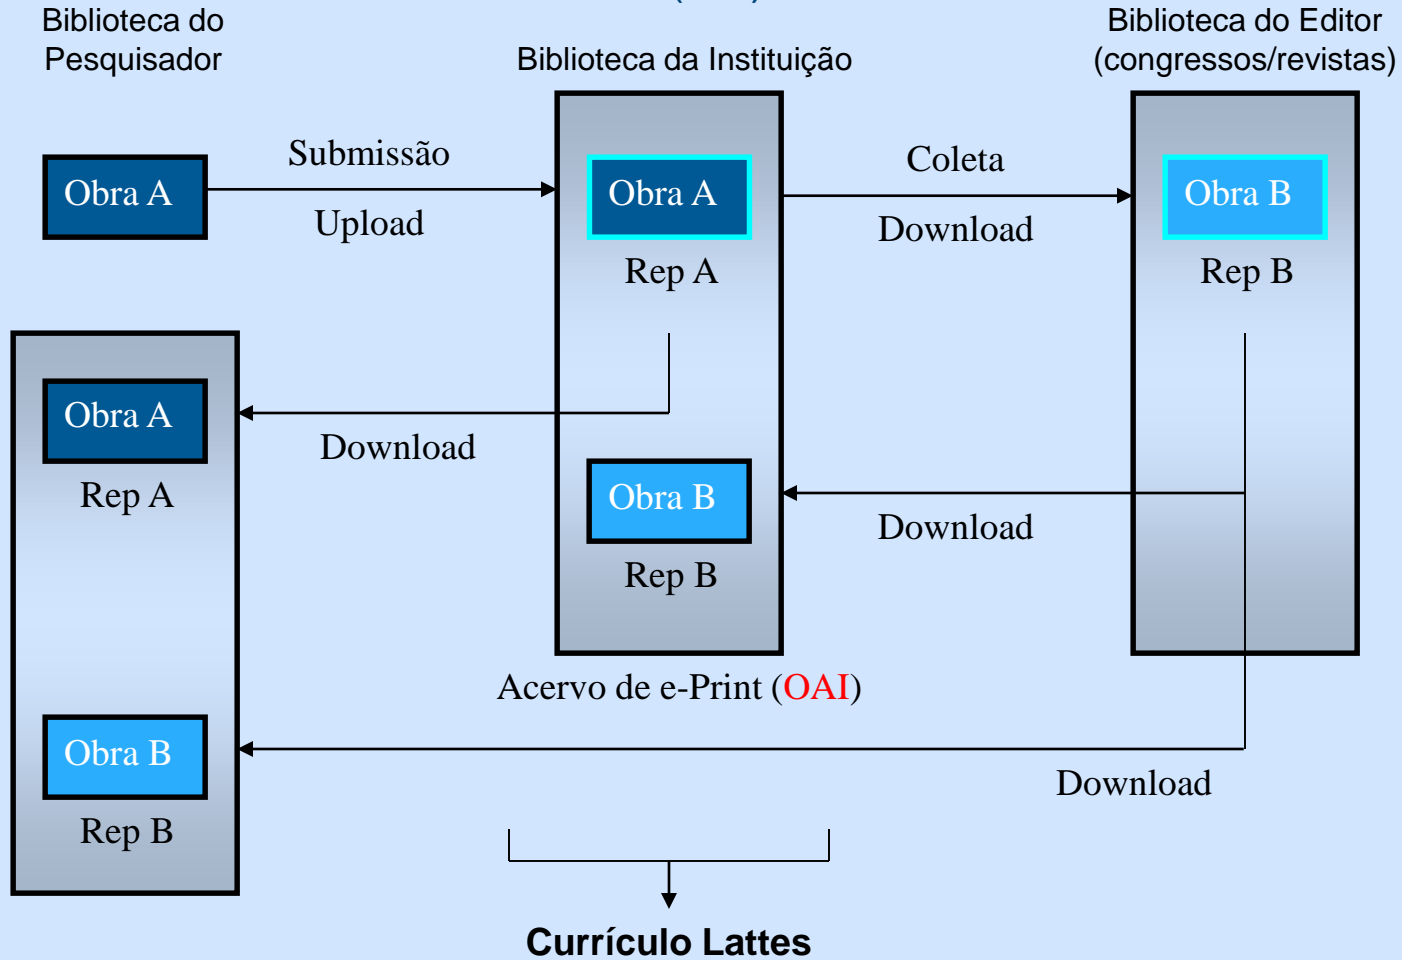

Desafios

Visão para o Futuro
(2/2)

Processo de Publicação